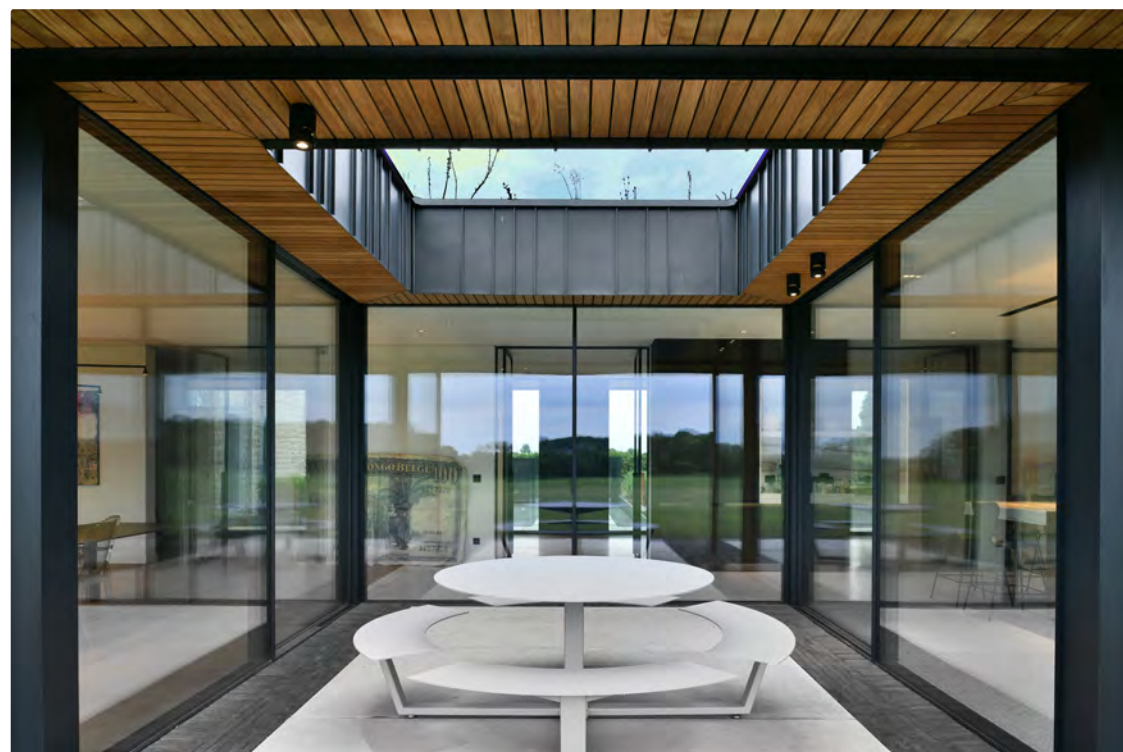

esprit desk

oran object

kreon outdoor lighting

A well-designed outdoor plan combines both functional lighting, steplights and wall grazers, with ambient lighting.

kreon outdoor fittings focus on uses within the perimeter of the house and aims to bring the outdoor world indoors. An illuminated garden strengthens the sense of space from the live indoors to the outside world, by creating the possibility to look beyond the windowframe darkened by nightfall. Within this darkness, the light unveils a new play of light and dark. With the use of the right direction spot, a work of art can be subtly illuminated to reinforce the overall picture of the garden. A LED-line can amplify the architectural lines of a modern garden, providing a visual lightline more than the full illumination of the garden. A tree, near the terrace, lit by an uplighter, uses the canopy as a reflection surface, scattering the light into a atmospheric glow.