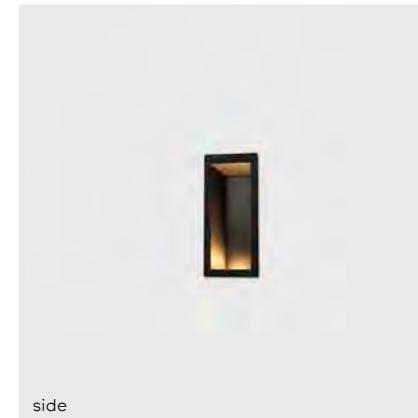

kreon wall luminaires

Recessed wall luminaires are often used in a minimalistic way, which makes their light beam an important part of their design.

Different wall luminaires perform different functions. The kreon side ranges can be used as floor- or wallwashers. kreon rokko is the ideal outdoor steplight, while dolma creates a strong contrast between light and shade in both indoor and outdoor locations.

In comparison to the minimalistic design of recessed wall luminaires, wall-mounted luminaires often have a more decorative design that allows for more flexibility. The kreon erubo and kreon holon wall-mounted luminaires can be rotated and tilted to direct the light in the right direction.

kreon onn-wall is an exception to all those features. This uplighter with a unique optical system, in its pure and simple form, is optimised to project light away from the wall and into the room.