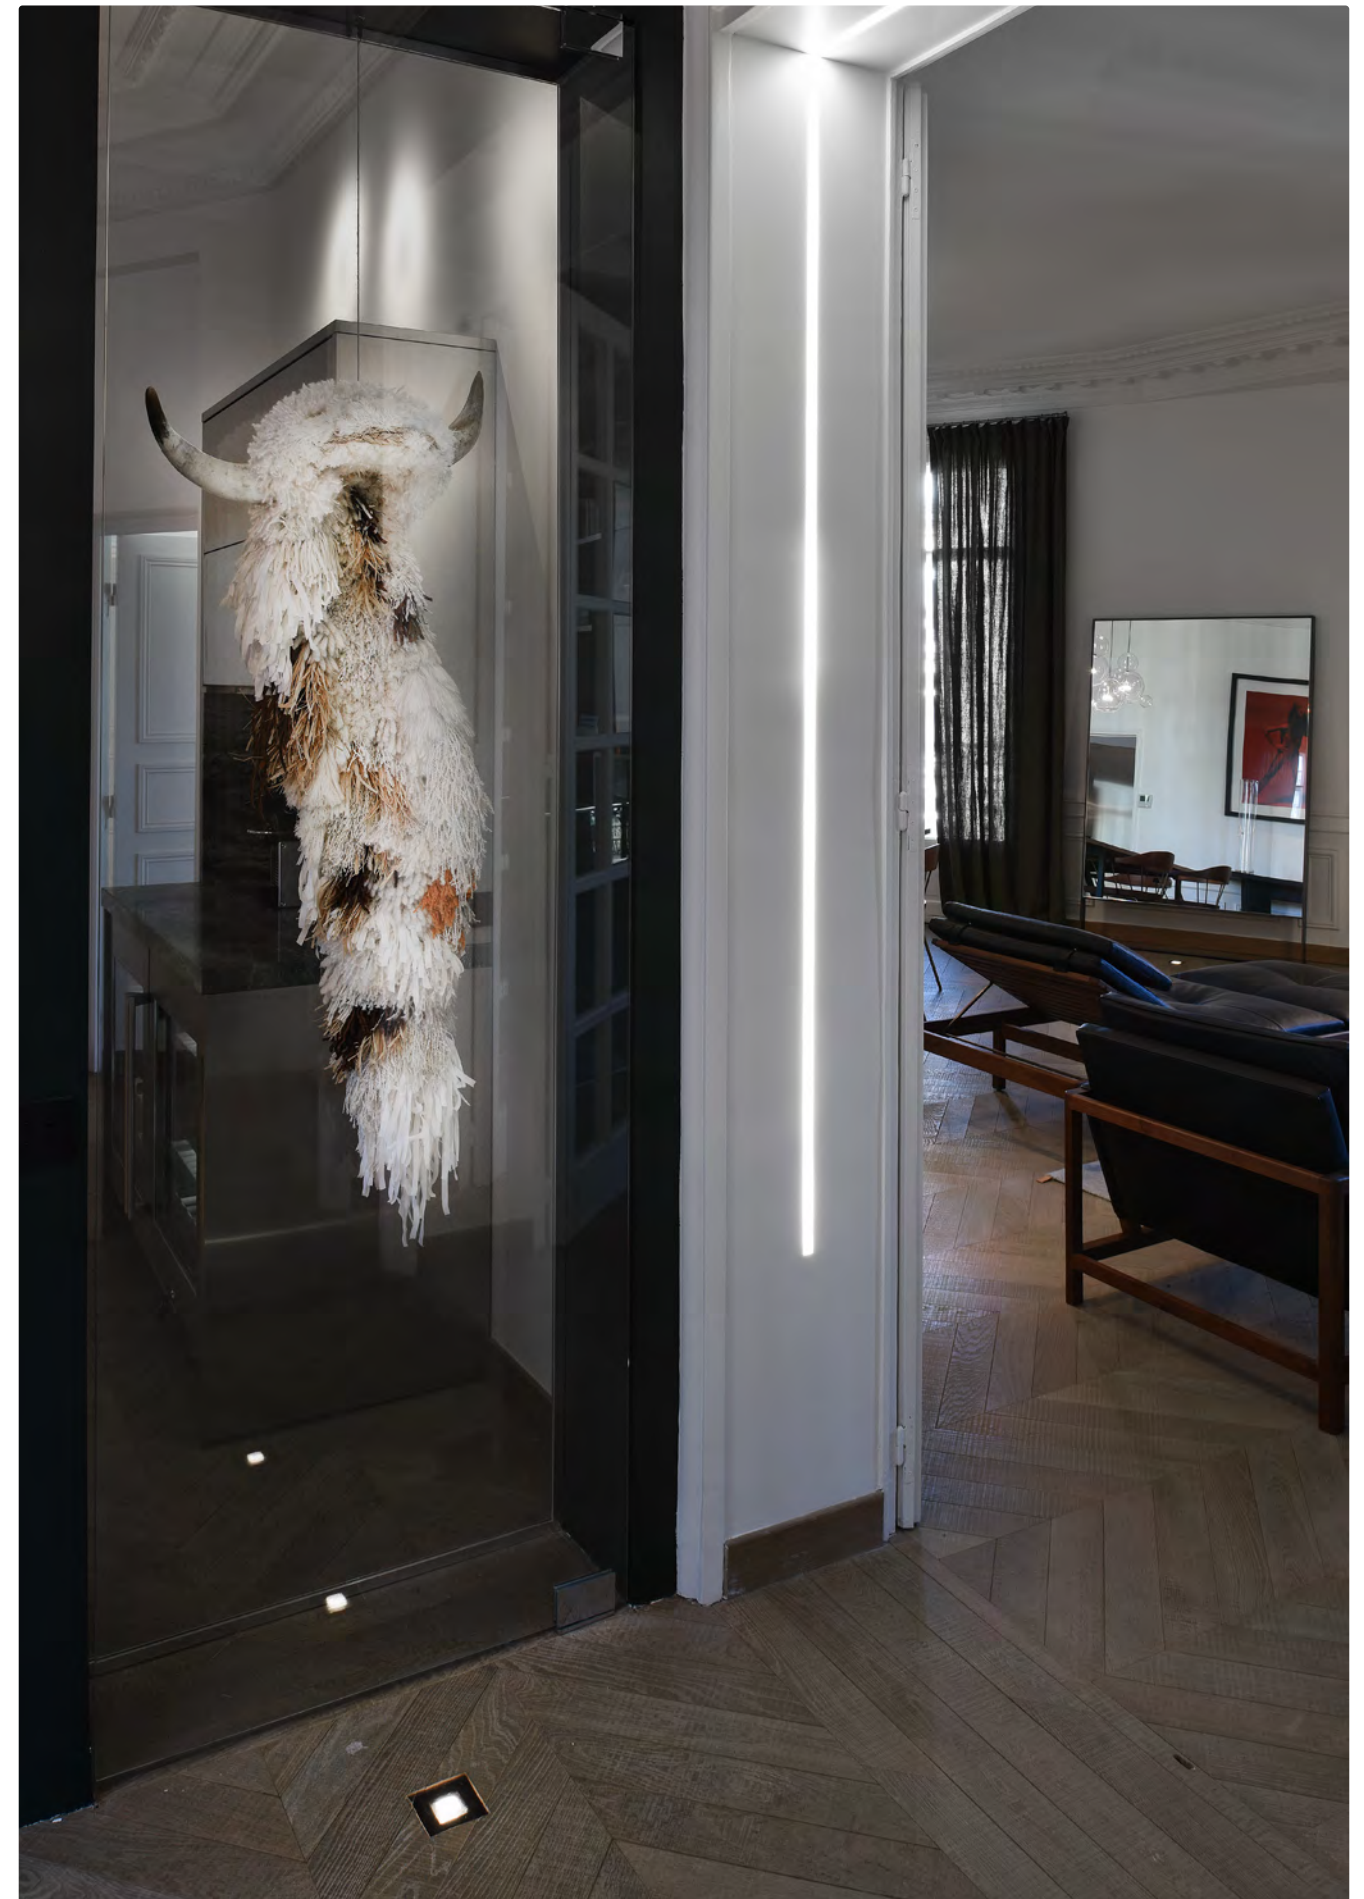

In comparison to the minimalistic design of recessed wall luminaires, wall-mounted luminaires often have a more decorative design that allows for more flexibility. The kreon erubo and kreon holon wall-mounted luminaires can be rotated and tilted to direct the light in the right direction.

Int. Architect Marc Engelen Interieur Vormgeving
Photographer Serge Brison

kreon pendant luminaires

kreon pendant luminaires provide focus by bringing the illuminant closer to the task area. When the intent is to provide an intimate pool of light over a table or object, a pendant light can be positioned even lower so that a dramatic contrast will be created by the constraints of the illuminated area. kreon pendants are available in various formats and finishes to suit many applications.

A professional lightplan should always hold a combination of luminaire types and search for a balance between downlights, wall lights and uplights.

By providing illumination from below, floor luminaires can strengthen the architectural lines already existing in a building.

kreon free standing luminaires

Even contemporary light plans should hold a place for free standing luminaires.

These fixtures can determine the ambience of a room and bring light where no other light sources are available.