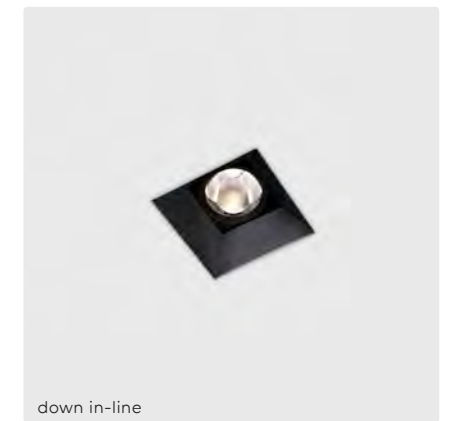

ato

down in-line