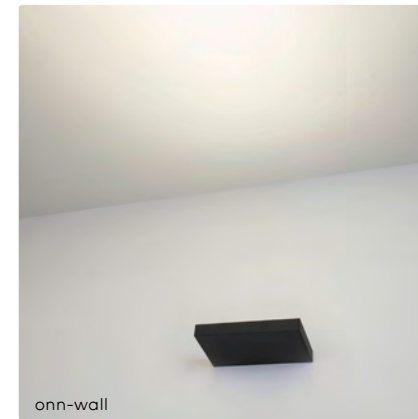

kreon wall luminaires

Recessed wall luminaires are often used in a minimalistic way, which makes their light beam an important part of their design.

Different wall luminaires perform different functions. The kreon side ranges can be used as floor- or wallwashers. kreon rokko is the ideal outdoor steplight, while dolma creates a strong contrast between light and shade in both indoor and outdoor locations.

In comparison to the minimalistic design of recessed wall luminaires, wall-mounted luminaires often have a more decorative design that allows for more flexibility. The kreon erubo and kreon holon wall-mounted luminaires can be rotated and tilted to direct the light in the right direction.

kreon onn-wall is an exception to all those features. This uplighter with a unique optical system, in its pure and simple form, is optimised to project light away from the wall and into the room.