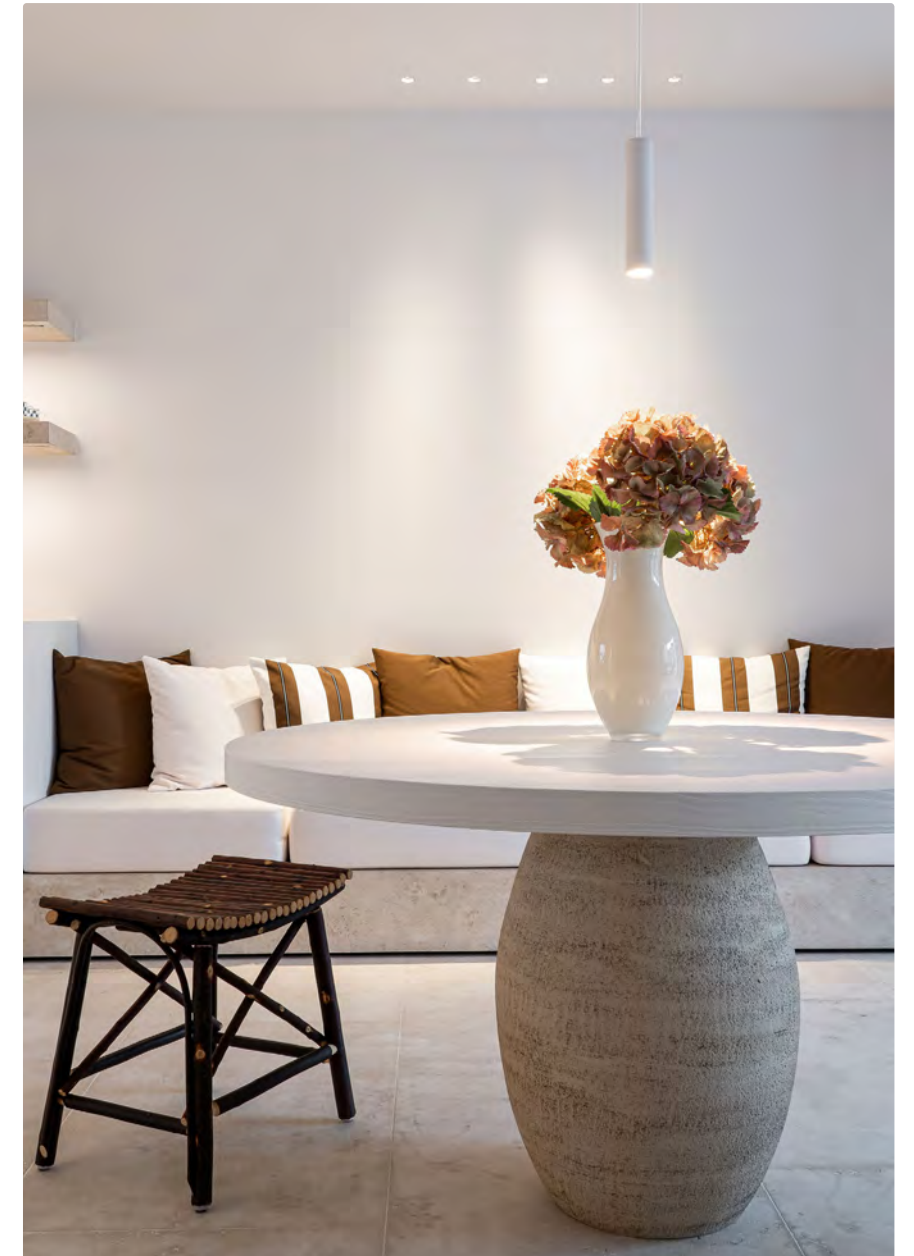

kreon recessed downlights

ato (left)
aplis in-line 40 (right)

Project Wood You
Location Knokke, Belgium

Architect Blower
Photographer Stéphanie Mathias