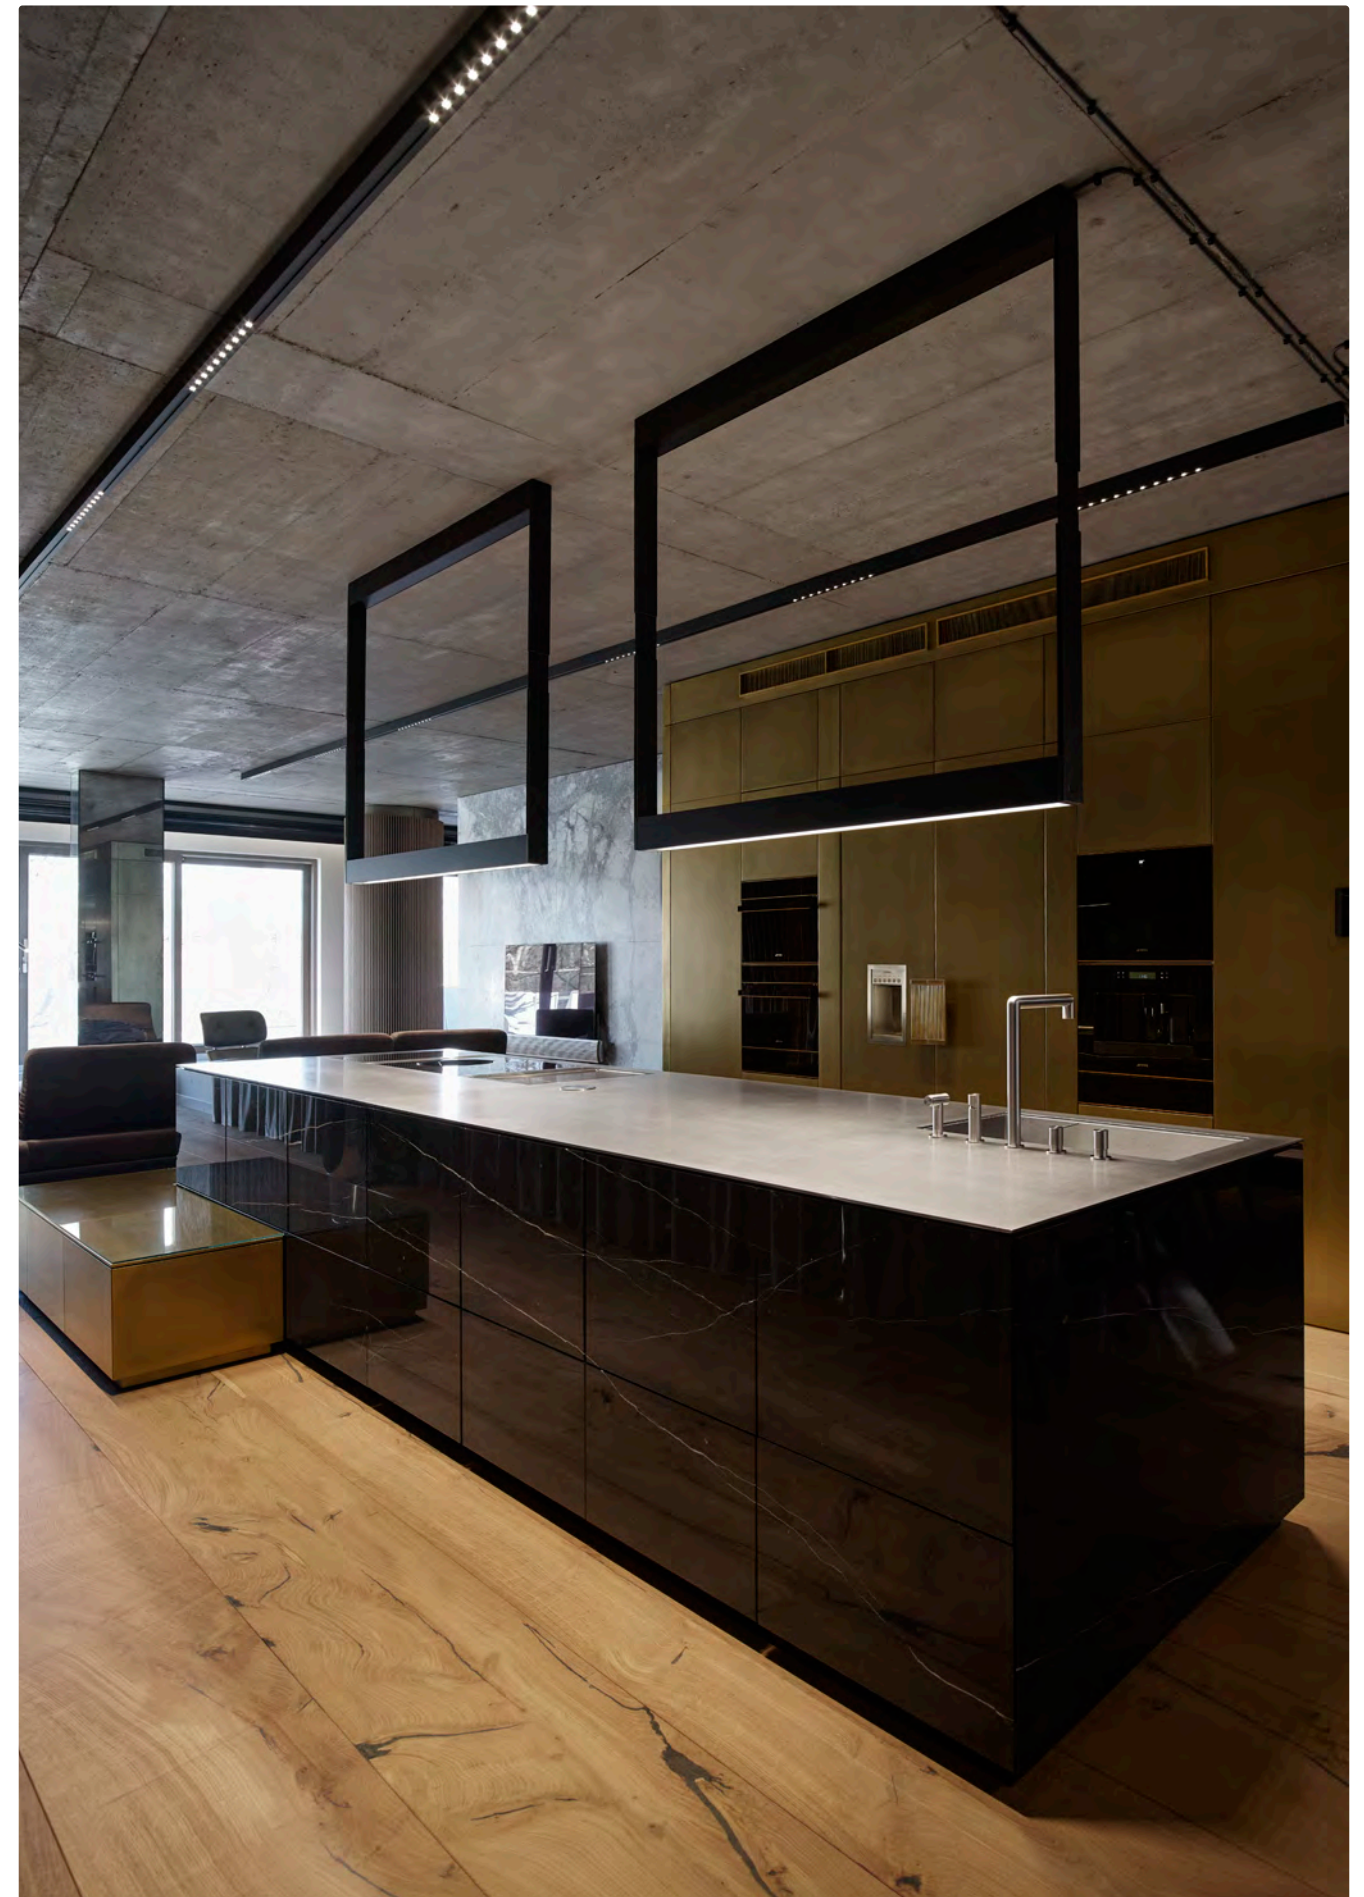

kreon pendant luminaires

esprit pendant

Project Agence Immobilière
Daniel Féau
Location Paris, France

Architect LD Studio Design
Photographer Serge Brison

kreon recessed floor luminaires

Uplighters are the perfect illumination to enhance orientation, but are also suitable to highlight a wall, as an alternative to a ceiling downlight. Furthermore, they can be used to create indirect illumination by letting the light bounce off surfaces such as walls or ceilings.