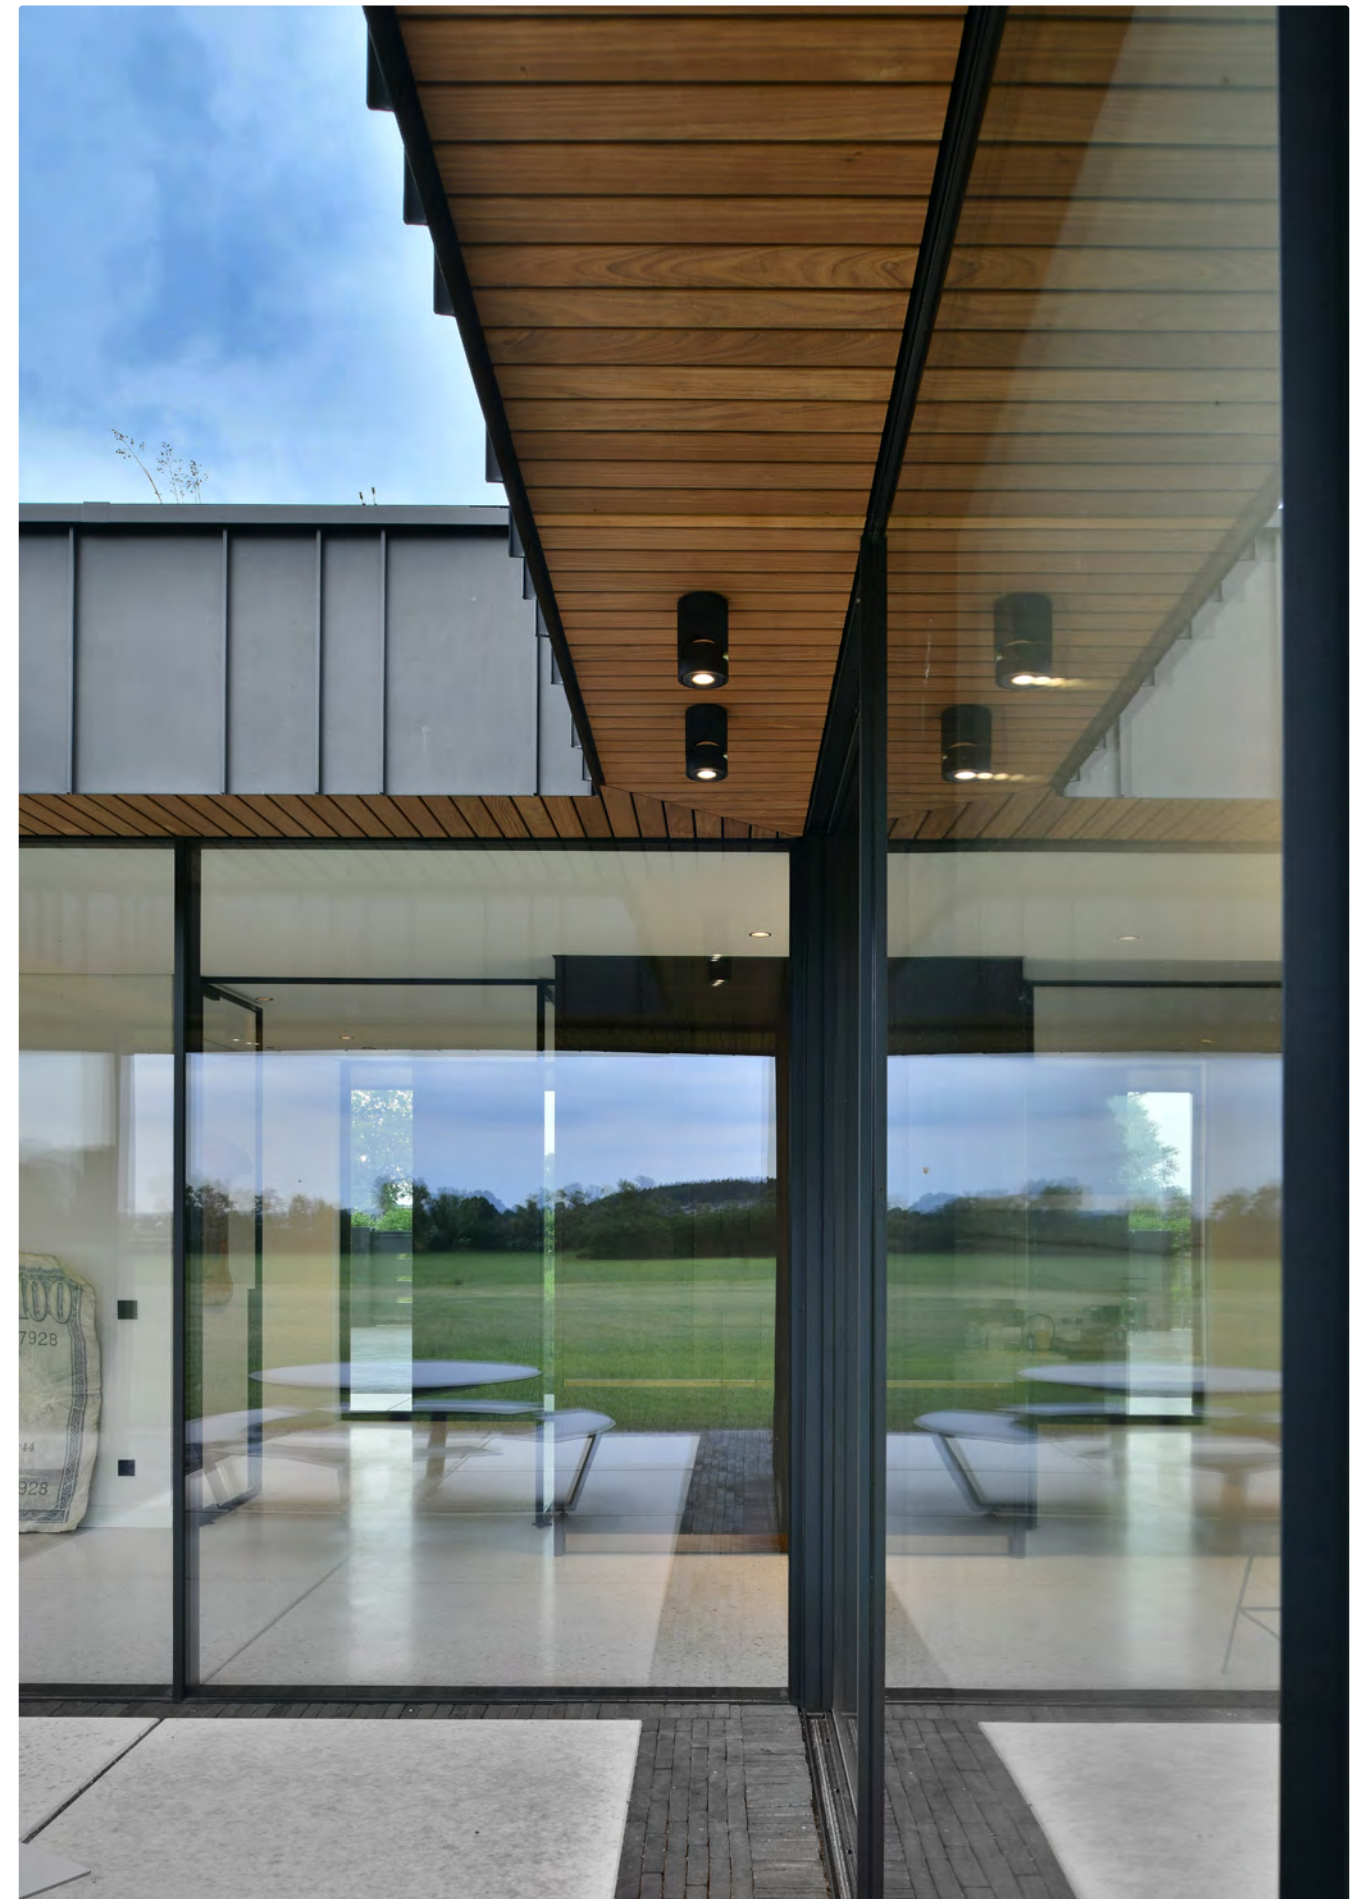

esprit desk

oran object

kreon outdoor lighting

A well-designed outdoor plan combines both functional lighting, steplights and wall grazers, with ambient lighting.

kreon outdoor fittings focus on uses within the perimeter of the house and aims to bring the outdoor world indoors. An illuminated garden strengthens the sense of space from the live indoors to the outside world, by creating the possibility to look beyond the windowframe darkened by nightfall. Within this darkness, the light unveils a new play of light and dark. With the use of the right direction spot, a work of art can be subtly illuminated to reinforce the overall picture of the garden. A LED-line can amplify the architectural lines of a modern garden, providing a visual lightline more than the full illumination of the garden. A tree, near the terrace, lit by an uplighter, uses the canopy as a reflection surface, scattering the light into a atmospheric glow.