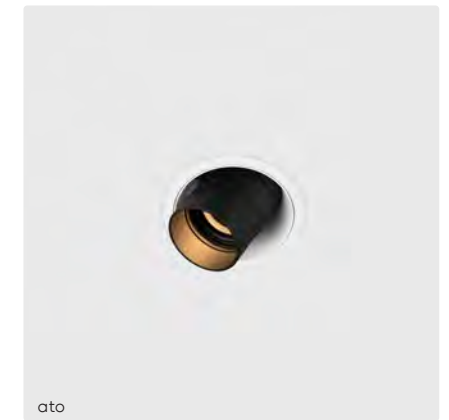

kreon recessed downlights

kreon offers a wide range of downlights to suit the most precise and demanding applications. All kreon downlights are precision engineered and finished to the highest standards, and utilise quality components and electronics. All products in the range are available in black or white paint finish as standard. In addition to various recessed downlights series, we also provide standard special finishes, including copper, chrome, gold, and more. These finishes add a touch of uniqueness and elegance to the kreon downlights, allowing customers to personalize and tailor their choices to suit their preferences and design needs. Our downlights are available in five sizes from 40mm up to 165mm visual aperture dimension in both square and circular formats. Options for fixed, directional or wall wash light distributions are available along with a choice of LED colour temperature, lumen output and colour rendering index. Trims can be minimal overlap or invisible plaster-in for optimum integration.