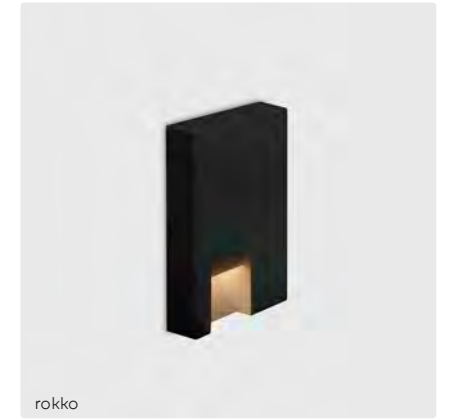

kreon outdoor lighting

A well-designed outdoor plan combines both functional lighting, steplights and wall grazers, with ambient lighting.

kreon outdoor fittings focus on uses within the perimeter of the house and aims to bring the outdoor world indoors. An illuminated garden strengthens the sense of space from the live indoors to the outside world, by creating the possibility to look beyond the windowframe darkened by nightfall. Within this darkness, the light unveils a new play of light and dark. With the use of the right direction spot, a work of art can be subtly illuminated to reinforce the overall picture of the garden. A LED-line can amplify the architectural lines of a modern garden, providing a visual lightline more than the full illumination of the garden. A tree, near the terrace, lit by an uplighter, uses the canopy as a reflection surface, scattering the light into a atmospheric glow.