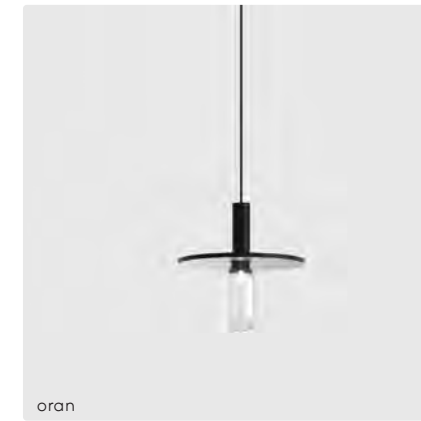

kreon pendant luminaires

kreon pendant luminaires provide focus by bringing the illuminant closer to the task area. When the intent is to provide an intimate pool of light over a table or object, a pendant light can be positioned even lower so that a dramatic contrast will be created by the constraints of the illuminated area. kreon pendants are available in various formats and finishes to suit many applications.