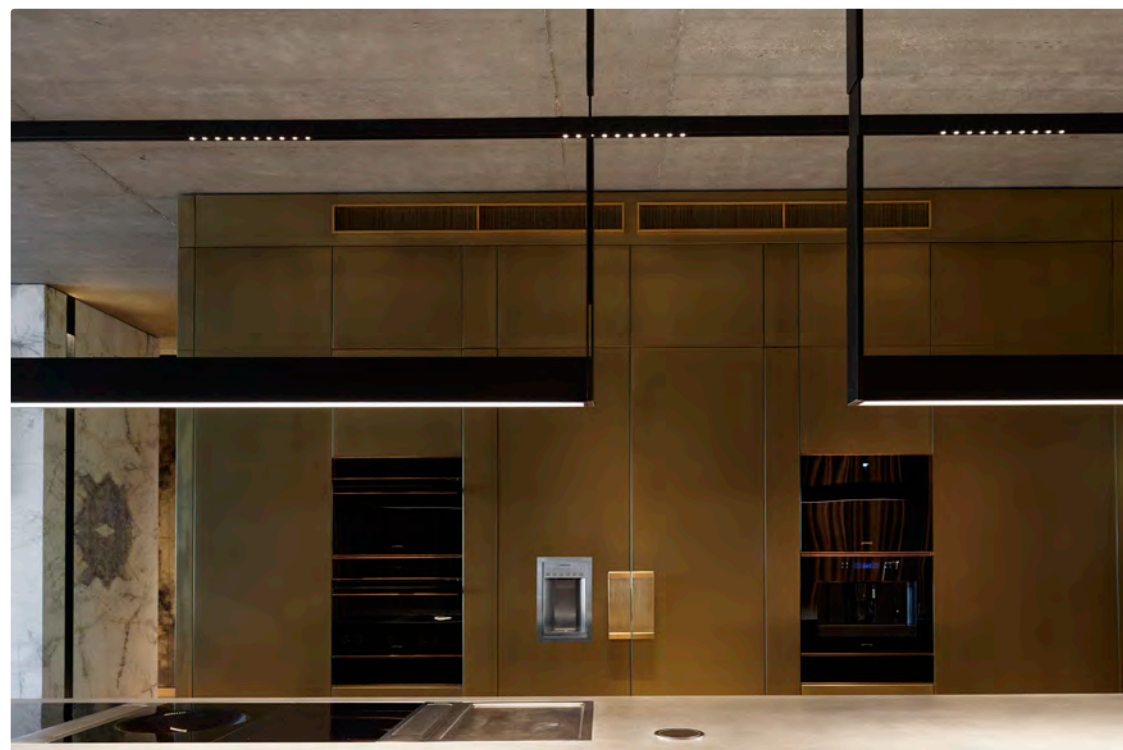

Int. Architect Marc Engelen Interieur Vormgeving
Photographer Serge Brison

kreon pendant luminaires

kreon pendant luminaires provide focus by bringing the illuminant closer to the task area. When the intent is to provide an intimate pool of light over a table or object, a pendant light can be positioned even lower so that a dramatic contrast will be created by the constraints of the illuminated area. kreon pendants are available in various formats and finishes to suit many applications.

kreon pendant luminaires

esprit pendant

Project Agence Immobilière
Daniel Féau
Location Paris, France

Architect LD Studio Design
Photographer Serge Brison

kreon recessed floor luminaires

Uplighters are the perfect illumination to enhance orientation, but are also suitable to highlight a wall, as an alternative to a ceiling downlight. Furthermore, they can be used to create indirect illumination by letting the light bounce off surfaces such as walls or ceilings.

A professional lightplan should always hold a combination of luminaire types and search for a balance between downlights, wall lights and uplights.

By providing illumination from below, floor luminaires can strengthen the architectural lines already existing in a building.