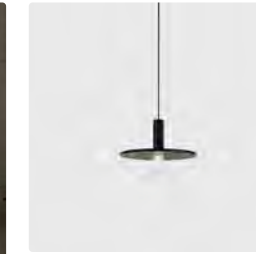

kreon latest additions

kreon inti

kreon inti is a fully recessed downlight with a refined patented optical system. kreon inti is available as a fixed downlight or as a directional spotlight.

The unique combination of a diffused downlight with a directional projector make kreon inti a two-in-one recessed ceiling luminaire.