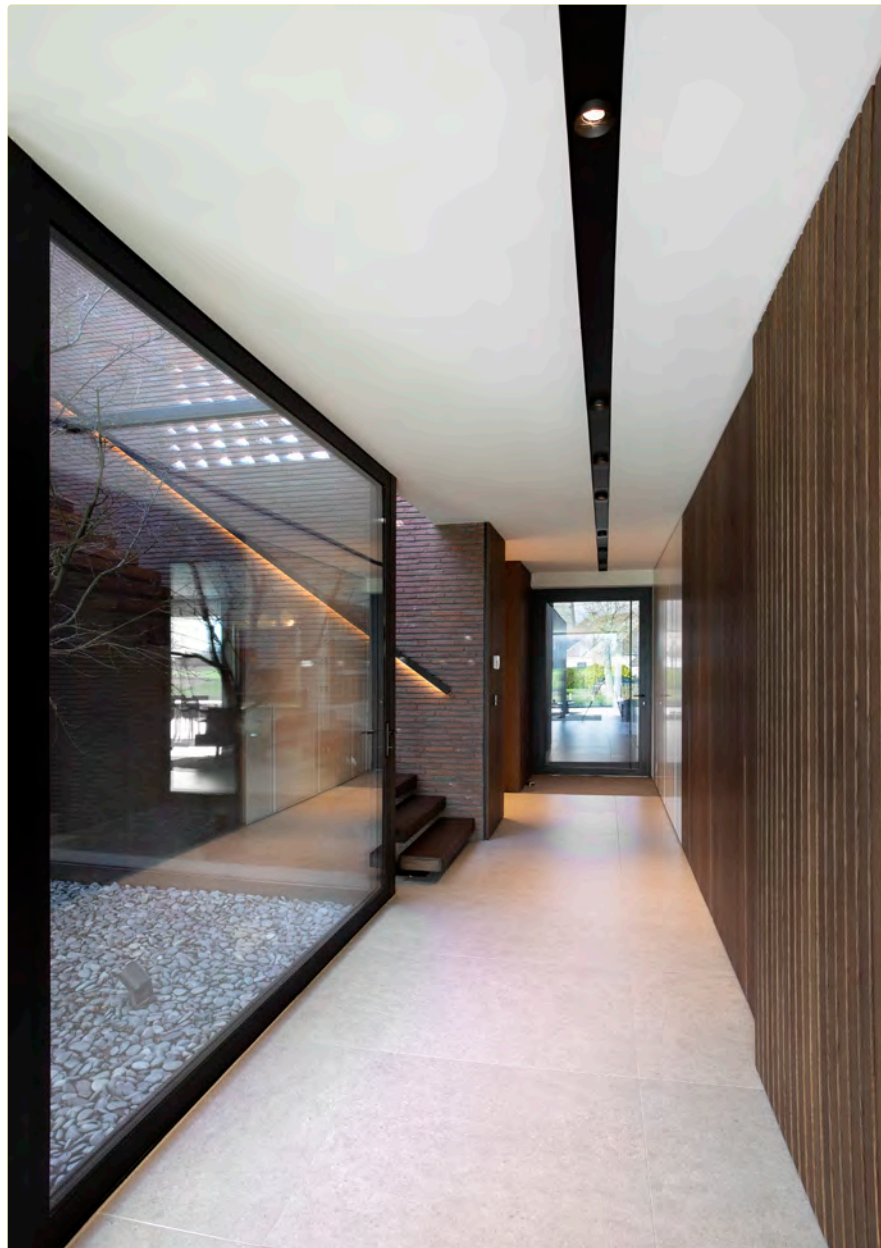

However, this is not necessarily always the case. An uplighter near a houseplant can create a brilliant atmosphere without being dominantly present in the room.

esprit floor

kreon profile systems

kreon profile systems provide the perfect containment for luminaires. By limiting the apparent disruption to a ceiling that an array of downlights may present, a profile system can add character and architectural unity to a space. All kreon profiles are precision engineered and finished to the highest standards and utilise quality components and electronics. Profiles are available in black and white as standard and are available in various sizes and formats for recessed, surface and pendant mounting.