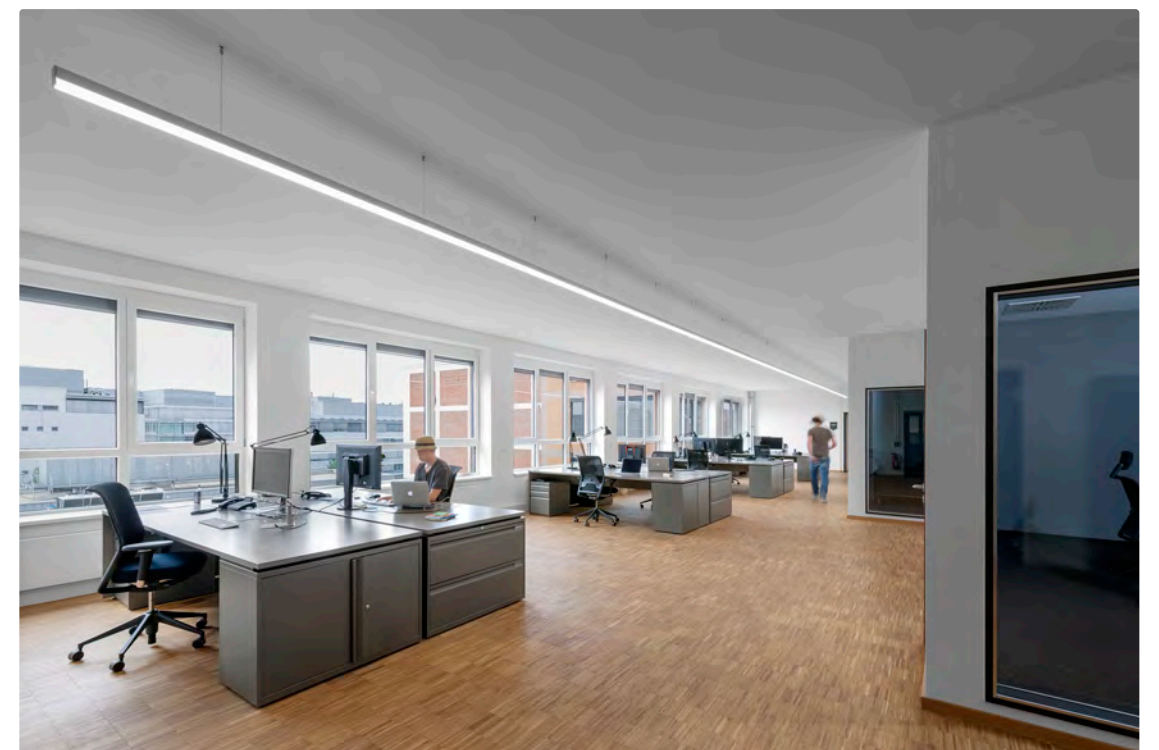

However, this is not necessarily always the case. An uplighter near a houseplant can create a brilliant atmosphere without being dominantly present in the room.

esprit floor

kreon profile systems

kreon profile systems provide the perfect containment for luminaires. By limiting the apparent disruption to a ceiling that an array of downlights may present, a profile system can add character and architectural unity to a space. All kreon profiles are precision engineered and finished to the highest standards and utilise quality components and electronics. Profiles are available in black and white as standard and are available in various sizes and formats for recessed, surface and pendant mounting.